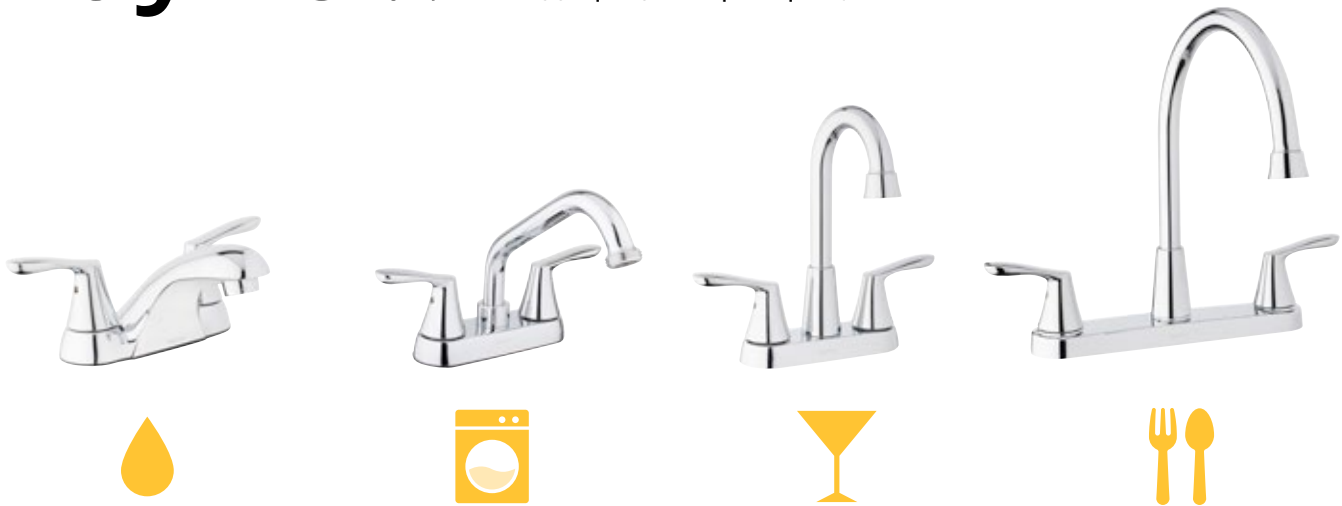

## INFINITY

A FAUCET FOR EVERY FUNCTION

The Taymor Infinity assortment has expanded beyond the kitchen to include faucets for your bathroom, laundry room and more. Look further and you will see that Infinity faucets complement the styling of several Taymor door and bath hardware collections. Versatile design with wide-ranging appeal makes Infinity the practical choice.

### Clean lines, smooth curves & functional features

- SUITABLE FOR KITCHENS, BAR/PREP SINKS, LAUNDRY ROOMS, UTILITY AREAS, AND BATHROOMS
- TWO LEVER HANDLES
- HIGH-ARC SWING SPOUT WITH 180-DEGREE ROTATION (KITCHEN, LAUNDRY, BAR)
- INCLUDES POP-UP DRAIN ASSEMBLY (BATHROOM)
- THREADED SPOUT FOR HOSE HOOK-UP (UTILITY)